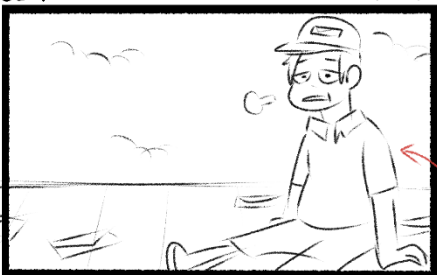

029 SH.18

CU-MAILMAN sits up, sighs of relief 3 sec.