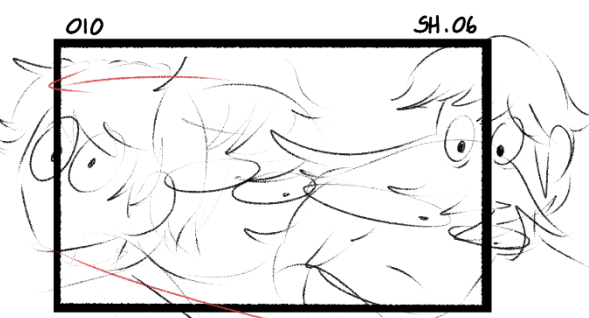

# MAP

"Chuck"

MAN WITH DOG

"Jake"

MAILMAN

PASSERBY

001 SH.01

EST-MAN with DOG walking down street 3 sec.

ECU- "They are so well 3 sec.  
behaved!"

006 SH.05

CU- Dog sniffs floor 3 sec.

007 SH.05

CU- DOG looks up 3 sec.

008 SH.05

CU- DOG notices something 3 sec.

009 SH.06  
ECU - "Yeah... he can be a handful s-" 3 sec.

010 SH.06  
ECU - MAN zips away 2 sec.

011 SH.07  
MW - MAN slams onto floor, being dragged away 3 sec.

012 SH.08  
MS - DOG sprinting 5 sec.

013 SH.09  
ECU - MAN holding onto DOG's leash 4 sec.

014 SH.10  
W - MAN's POV 3 sec.