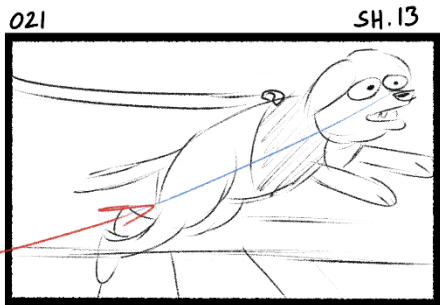

015 SH.10  
CU - Stop Sign gets closer 2 sec.

016 SH.10  
ECU - About to hit bottom of stop sign 2 sec.

CUT TO BLACK

017 SH. 11  
Cut to black - MAN hits stop sign 3 sec.

018 SH. 12  
MW-MAN collides into sign 3 sec.

019 SH. 12  
W-MAN flops up, bends stop sign 3 sec.

020 SH. 13  
MW-DOG sprinting still 3 sec.

021 SH. 13  
MW-DOG leaps 3 sec.

022 SH. 13  
MW-DOG is off-screen, camera rumble 3 sec.

023 SH. 14  
MW-DOG tackled MAILMAN 3 sec.

024 SH. 15  
ECU-DOG closes in to lick MAILMAN's face 3 sec.

025 SH.16

MW-MAN still holding leash 3 sec.

MW- Stop sign flings MAN 3 sec.

027 SH.17

ECU- DOG sticks tongue out 3 sec.

ECU- DOG gets launched because of leash MAN is still holding 3 sec.