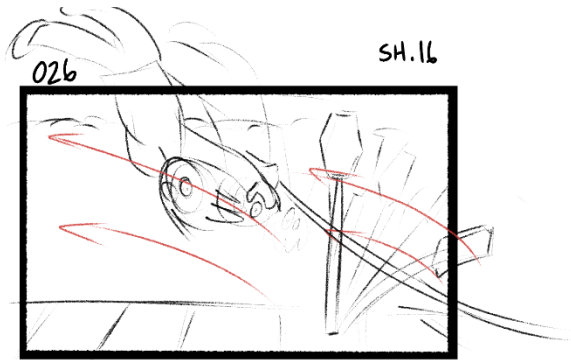

# MAP

"Chuck"

MAN WITH DOG

"Jake"

MAILMAN

PASSERBY

001 SH.01

EST-MAN with DOG walking down street 3 sec.

015 SH.10  
CU - Stop Sign gets closer 2 sec.

016 SH.10  
ECU - About to hit bottom of stop sign 2 sec.

CUT TO BLACK

017 SH. 11  
Cut to black - MAN hits stop sign 3 sec.

018 SH. 12  
MW-MAN collides into sign 3 sec.

019 SH. 12  
W-MAN flops up, bends stop sign 3 sec.

020 SH. 13  
MW-DOG sprinting still 3 sec.

021 SH. 13  
MW-DOG leaps 3 sec.

022 SH. 13  
MW-DOG is off-screen, camera rumble 3 sec.

023 SH. 14  
MW-DOG tackled MAILMAN 3 sec.

024 SH. 15  
ECU-DOG closes in to lick MAILMAN's face 3 sec.

025 SH.16

MW-MAN still holding leash 3 sec.

MW- Stop sign flings MAN 3 sec.

027 SH.17

ECU- DOG sticks tongue out 3 sec.

ECU- DOG gets launched because of leash MAN is still holding 3 sec.