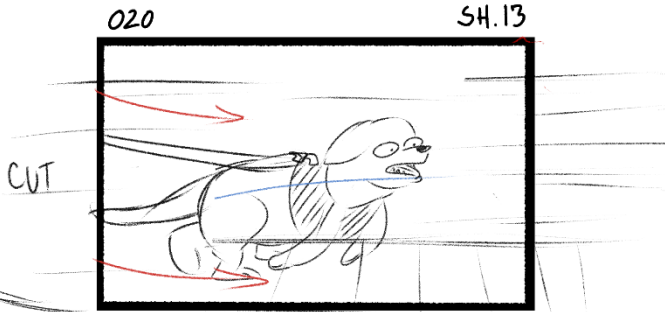

015 SH.10  
CU - Stop Sign gets closer 2 sec.

016 SH.10  
ECU - About to hit bottom of stop sign 2 sec.

CUT TO BLACK

017 SH. 11  
Cut to black - MAN hits stop sign 3 sec.

018 SH. 12  
MW-MAN collides into sign 3 sec.

019 SH. 12  
W-MAN flops up, bends stop sign 3 sec.

020 SH. 13  
MW-DOG sprinting still 3 sec.

021 SH. 13  
MW-DOG leaps 3 sec.

022 SH. 13  
MW-DOG is off-screen, camera rumble 3 sec.

023 SH. 14  
MW-DOG tackled MAILMAN 3 sec.