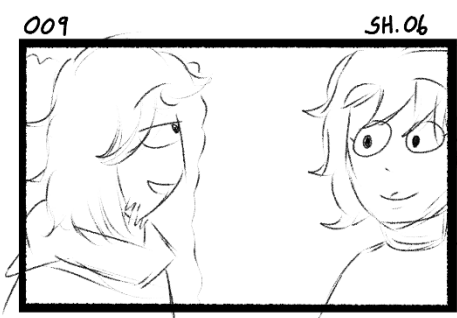

ECU- "They are so well 3 sec.  
behaved!"

006 SH.05

CU- Dog sniffs floor 3 sec.

007 SH.05

CU- DOG looks up 3 sec.

008 SH.05

CU- DOG notices something 3 sec.

009 SH.06  
ECU - "Yeah... he can be a handful s-" 3 sec.

010 SH.06  
ECU - MAN zips away 2 sec.

011 SH.07  
MW - MAN slams onto floor, being dragged away 3 sec.

012 SH.08  
MS - DOG sprinting 5 sec.

013 SH.09  
ECU - MAN holding onto DOG's leash 4 sec.

014 SH.10  
W - MAN's POV 3 sec.