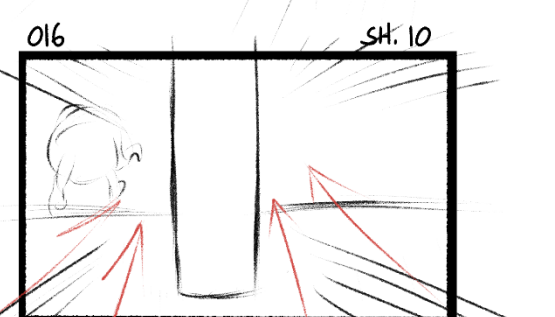

010 SH.06  
ECU - MAN zips away 2 sec.

011 SH.07  
MW - MAN slams onto floor, being dragged away 3 sec.

012 SH.08  
MS - DOG sprinting 5 sec.

013 SH.09  
ECU - MAN holding onto DOG's leash 4 sec.

014 SH.10  
W - MAN's POV 3 sec.

015 SH.10  
CU - Stop Sign gets closer 2 sec.

016 SH.10  
ECU - About to hit bottom of stop sign 2 sec.

CUT TO BLACK

017 SH. 11  
Cut to black - MAN hits stop sign 3 sec.

018 SH. 12  
MW-MAN collides into sign 3 sec.