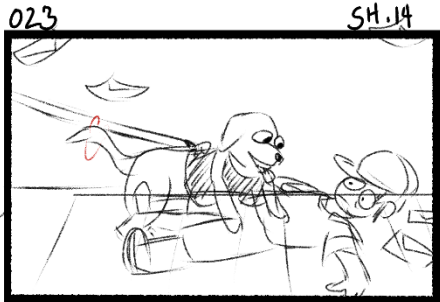

# MAP

"Chuck"

MAN WITH DOG

"Jake"

MAILMAN

PASSERBY

001 SH.01

EST-MAN with DOG walking down street 3 sec.

019 SH. 12  
W-MAN flops up, bends stop sign 3 sec.

020 SH. 13  
MW-DOG sprinting still 3 sec.

021 SH. 13  
MW-DOG leaps 3 sec.

022 SH. 13  
MW-DOG is off-screen, camera rumble 3 sec.

023 SH. 14  
MW-DOG tackled MAILMAN 3 sec.

024 SH. 15  
ECU-DOG closes in to lick MAILMAN's face 3 sec.

025 SH.16

MW-MAN still holding leash 3 sec.

MW- Stop sign flings MAN 3 sec.

027 SH.17

ECU- DOG sticks tongue out 3 sec.

ECU- DOG gets launched because of leash MAN is still holding 3 sec.