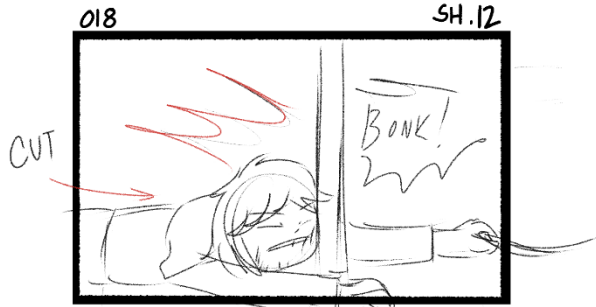

015 SH.10  
CU - Stop Sign gets closer 2 sec.

016 SH.10  
ECU - About to hit bottom of stop sign 2 sec.

CUT TO BLACK

017 SH. 11  
Cut to black - MAN hits stop sign 3 sec.

018 SH. 12  
MW-MAN collides into sign 3 sec.

019 SH. 12  
W-MAN flops up, bends stop sign 3 sec.

020 SH. 13  
MW-DOG sprinting still 3 sec.

021 SH. 13  
MW-DOG leaps 3 sec.

022 SH. 13  
MW-DOG is off-screen, camera rumble 3 sec.

023 SH. 14  
MW-DOG tackled MAILMAN 3 sec.