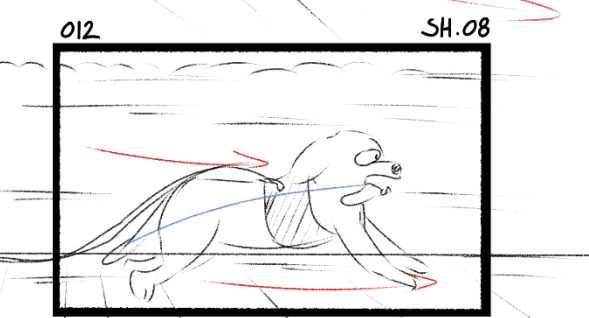

# MAP

"Chuck"

MAN WITH DOG

"Jake"

MAILMAN

PASSERBY

001 SH.01

EST-MAN with DOG walking down street 3 sec.

ECU- "They are so well 3 sec.  
behaved!"

006 SH.05

CU- Dog sniffs floor 3 sec.

007 SH.05

CU- DOG looks up 3 sec.

008 SH.05

CU- DOG notices something 3 sec.

009 SH.06  
ECU - "Yeah... he can be a handful s-" 3 sec.

010 SH.06  
ECU - MAN zips away 2 sec.

011 SH.07  
MW - MAN slams onto floor, being dragged away 3 sec.

012 SH.08  
MS - DOG sprinting 5 sec.

013 SH.09  
ECU - MAN holding onto DOG's leash 4 sec.

014 SH.10  
W - MAN's POV 3 sec.