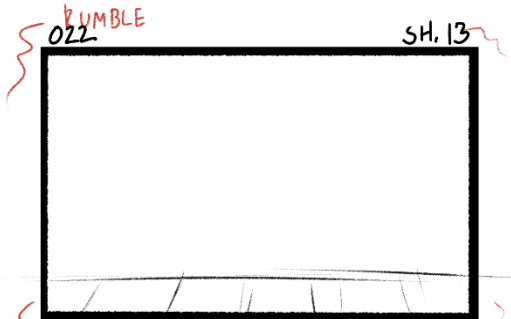

022 SH. 13
MW-DOG is off-screen, camera rumble 3 sec.