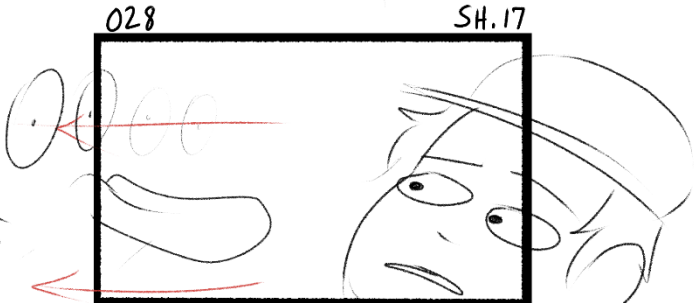

024 SH. 15  
ECU-DOG closes in to lick MAILMAN's face 3 sec.

025 SH.16

MW-MAN still holding leash 3 sec.

MW- Stop sign flings MAN 3 sec.

027 SH.17

ECU- DOG sticks tongue out 3 sec.

ECU- DOG gets launched because of leash MAN is still holding 3 sec.