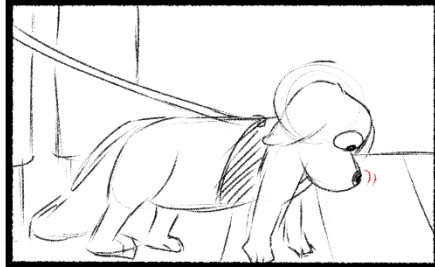

# MAP

"Chuck"

MAN WITH DOG

"Jake"

MAILMAN

PASSERBY

001 SH.01

EST-MAN with DOG walking down street 3 sec.

002 SH.02

BACKGROUND-PASSERBY walking down the street 3 sec.  
PAN

003 SH.03

MW- Characters run into each other, 3 sec.  
PASSERBY gasps seeing DOG

004 SH.04

CU- "WOW! What an 3 sec.  
adorable dog!!"

005 SH.04

ECU- "They are so well 3 sec.  
behaved!"

006 SH.05

CU- Dog sniffs floor 3 sec.

007 SH.05

CU- DOG looks up 3 sec.

008 SH.05

CU- DOG notices something 3 sec.

009 SH.06  
ECU - "Yeah... he can be a handful s-" 3 sec.

010 SH.06  
ECU - MAN zips away 2 sec.

011 SH.07  
MW - MAN slams onto floor, being dragged away 3 sec.

012 SH.08  
MS - DOG sprinting 5 sec.

013 SH.09  
ECU - MAN holding onto DOG's leash 4 sec.

014 SH.10  
W - MAN's POV 3 sec.