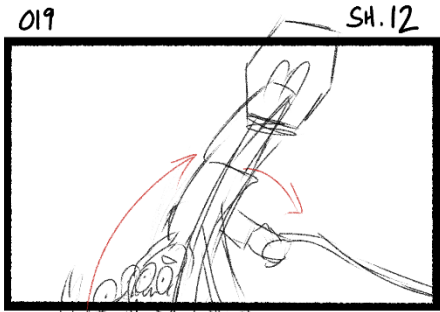

015 SH.10  
CU - Stop Sign gets closer 2 sec.

016 SH.10  
ECU - About to hit bottom of stop sign 2 sec.

CUT TO BLACK

017 SH. 11  
Cut to black - MAN hits stop sign 3 sec.

018 SH. 12  
MW-MAN collides into sign 3 sec.

019 SH. 12  
W-MAN flops up, bends stop sign 3 sec.

020 SH. 13  
MW-DOG sprinting still 3 sec.

021 SH. 13  
MW-DOG leaps 3 sec.

022 SH. 13  
MW-DOG is off-screen, camera rumble 3 sec.

023 SH. 14  
MW-DOG tackled MAILMAN 3 sec.

024 SH. 15  
ECU-DOG closes in to lick MAILMAN's face 3 sec.

025 SH.16

MW-MAN still holding leash 3 sec.

MW- Stop sign flings MAN 3 sec.

027 SH.17

ECU- DOG sticks tongue out 3 sec.

ECU- DOG gets launched because of leash MAN is still holding 3 sec.