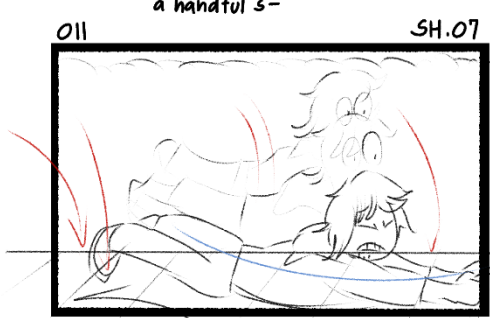

ECU- "They are so well 3 sec.  
behaved!"

006 SH.05

CU- Dog sniffs floor 3 sec.

007 SH.05

CU- DOG looks up 3 sec.

008 SH.05

CU- DOG notices something 3 sec.

009 SH.06  
ECU - "Yeah... he can be a handful s-" 3 sec.

010 SH.06  
ECU - MAN zips away 2 sec.

011 SH.07  
MW - MAN slams onto floor, being dragged away 3 sec.

012 SH.08  
MS - DOG sprinting 5 sec.

013 SH.09  
ECU - MAN holding onto DOG's leash 4 sec.

014 SH.10  
W - MAN's POV 3 sec.